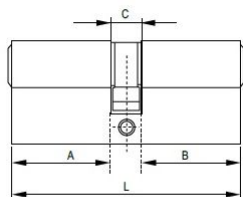

PRODUCT SHEET

Description:

Profile Cylinder, SS-Look, 62mm,(26+10+26mm) Yale Key Way, W/3 Metal Keys:SISO ,W/Screw

Item number:

14.60.037-1

Units	Box	Carton	HS Code	Barcode
Pcs.	10	50	8301600090	 5704866051095