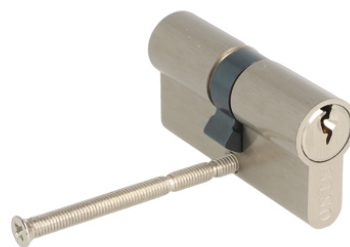

PRODUCT SHEET

Description:

Profile Cylinder, SS-Look, 62mm,(26+10+26mm) Yale Key Way, W/3 Metal Keys:SISO ,W/Screw

Item number:

14.60.037-1

Units	Box	Carton	HS Code	Barcode
Pcs.	10	50	8301600090	 5704866051095